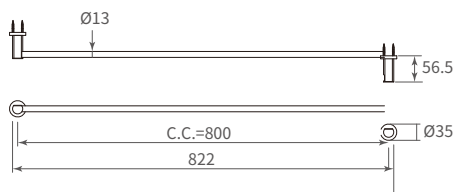

BSF11-L With left side hanging bar

BSF11-R With right side hanging bar

*Dimensions: (L) 1092 x (D) 250 / 600 x (H) 1926mm

*Wall-mounted (screw in)

BSF11L

BSF11R

BSF22

CUBE18 Basin Stand Frame

* Dimensions: (L) 600 x (D) 250 / 200 / 110 x (H) 282mm

Di Bathroom Accessories

*Solid aluminium formed by CNC machining

Di Towel Holder

*Dimensions: (L) 163 x (D) 56.5 x (H) 98mm
*Porcelain white / bright silver

*Solid aluminium formed by CNC machining

DI-TB60 Di Towel Bar

*Dimensions: (L) 622 x (D) 56.5mm

*Porcelain white / bright silver

DI-TB80 Di Towel Bar

*Dimensions: (L) 822 x (D) 56.5mm

*Porcelain white / bright silver

DI-TSR48 Di Towel Shelf

*Dimensions: (L) 502 x (D) 239mm

*Porcelain white

DI-TSR60 Di Towel Shelf

*Dimensions: (L) 622 x (D) 239mm

*Porcelain white