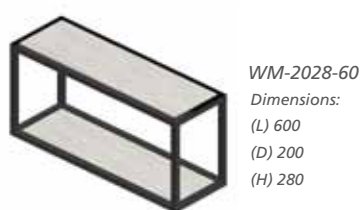

MF8080SH-DL (L) 800 x (H) 800 mm

MF9090SH-DL (L) 900 x (H) 900mm

*With shelf

MF8080SH-DL

MF9090SH-DL

WM-2028 Wall-Mounted Shelf Cube Frame

*Keyhole fixing

**WM-2028
Wall-Mounted Shelf Cube Frame**

*Dimensions: (D) 200 x (H) 280mm

WM-2028L
(Left side)

WM-2028R
(Right side)

WM-2028T
(Extension link)

WM-2028-60
Dimensions:
(L) 600
(D) 200
(H) 280

**WM2-2028
Wall-Mounted 2-Tier Shelf Cube Frame**

*Dimensions: (D) 200 x (H) 542mm

WM2-2028L
(Left side)

WM2-2028R
(Right side)

WM2-2028T
(Extension link)

2WM2-2028-40
Dimensions:
(L) 782
(D) 200
(H) 542

WM-2530CBP Wall-Mounted Shelf Cube Frame

*Keyhole fixing, with side panel

WM-2530CBP
 Wall-Mounted Shelf Cube Frame
 *Dimensions: (D) 250 x (H) 300mm