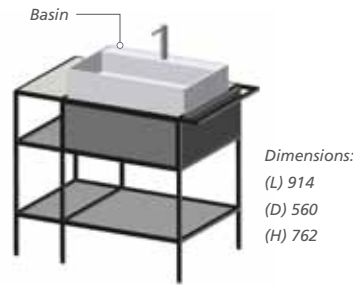

BSF11-L With left side hanging bar

BSF11-R With right side hanging bar

*Dimensions: (L) 1092 x (D) 250 / 600 x (H) 1926mm

*Wall-mounted (screw in)

BSF11L

BSF11R

BSF22

CUBE18 Basin Stand Frame

*Dimensions: (L) 800 x (D) 150 / 600 x (H) 1958mm

*Wall-mounted (screw in)

BSF33 Basin Stand Frame

*With FG18 adjustable glide (+6 mm)

BSF33
CUBE18 Basin Stand Frame

*Dimensions: (D) 560 x (H) 762mm

BSF33-SD

Side frame

*For left or right side

BSF33-T

Extension frame

*Linking left or right side

BSF33HB-SD

Side frame

*Linking hanging bar

HB56

Hanging Bar

*Dimensions: (W) 82 x (D) 560mm

WM-BSF5030

Wall-Mounted Basin Cube Frame

*Dimensions: (D) 560 x (H) 300mm

*Wall-mounted (screw in)

WM-BSF5030L
(Left side)