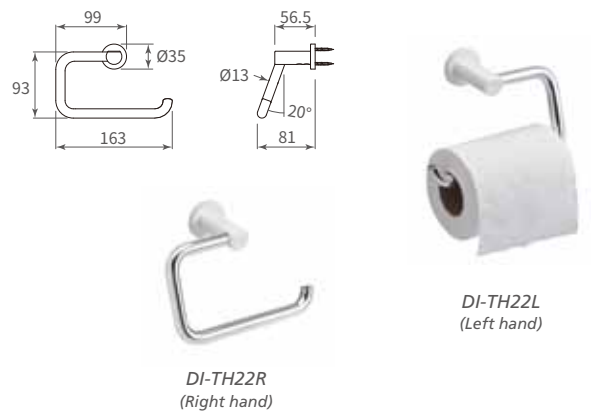

Wall-Mounted Towel & Hook Frame

- * Keyhole fixing
- * For glass or wooden shelf panel

WM2011
Wall-Mounted Towel Hanger & Hook Frame

* Dimensions: (D) 200 / 110 x (H) 150mm

WM2011-L
(Left side)

WM2011-R
(Right side)

WM2011-T
(Extension link)

Dimensions:
 (L) 600
 (D) 200 / 110
 (H) 150

WM2511-2RL-60
Wall-Mounted Towel Hanger & Hook Frame

* Dimensions: (L) 600 x (D) 250 / 110 x (H) 150mm

WM2511-3RL-60
Wall-Mounted 2-Tier Towel Hanger & Hook Frame

* Dimensions: (L) 600 x (D) 250 / 200 / 110 x (H) 282mm

Di Bathroom Accessories

*Solid aluminium formed by CNC machining

Di Towel Holder

*Dimensions: (L) 163 x (D) 56.5 x (H) 98mm
*Porcelain white / bright silver

Di Toilet Paper Holder

*Dimensions: (L) 163 x (D) 81 x (H) 93mm
*Porcelain white / bright silver

DI-HKP11 Di Clothes Hanger

*Dimensions: (L) 22 x (D) 41 x (H) 18.5mm

DI-HKP22 Di Clothes Hanger

*Dimensions: (L) 80 x (D) 47.5 x (H) 35mm