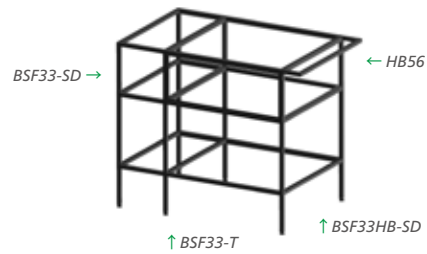

BSF11-L With left side hanging bar

BSF11-R With right side hanging bar

*Dimensions: (L) 1092 x (D) 250 / 600 x (H) 1926mm

*Wall-mounted (screw in)

BSF11L

BSF11R

BSF22

CUBE18 Basin Stand Frame

*Dimensions: (L) 800 x (D) 150 / 600 x (H) 1958mm

*Wall-mounted (screw in)

BSF33 Basin Stand Frame

*With FG18 adjustable glide (+6 mm)

BSF33
CUBE18 Basin Stand Frame

*Dimensions: (D) 560 x (H) 762mm

BSF33-SD

Side frame

*For left or right side

BSF33-T

Extension frame

*Linking left or right side

BSF33HB-SD

Side frame

*Linking hanging bar

HB56

Hanging Bar

*Dimensions: (W) 82 x (D) 560mm

WM-BSF5030

Wall-Mounted Basin Cube Frame

*Dimensions: (D) 560 x (H) 300mm

*Wall-mounted (screw in)

WM-BSF5030L
(Left side)