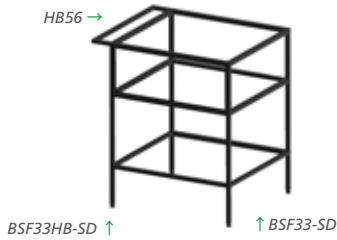

BSF11-L With left side hanging bar

BSF11-R With right side hanging bar

*Dimensions: (L) 1092 x (D) 250 / 600 x (H) 1926mm

*Wall-mounted (screw in)

BSF11L

BSF11R

BSF22

CUBE18 Basin Stand Frame

*Dimensions: (L) 800 x (D) 150 / 600 x (H) 1958mm

*Wall-mounted (screw in)

BSF33 Basin Stand Frame

*With FG18 adjustable glide (+6 mm)

BSF33
CUBE18 Basin Stand Frame

*Dimensions: (D) 560 x (H) 762mm

BSF33-SD

Side frame

*For left or right side

BSF33-T

Extension frame

*Linking left or right side

BSF33HB-SD

Side frame

*Linking hanging bar

HB56

Hanging Bar

*Dimensions: (W) 82 x (D) 560mm

WM-BSF5030

Wall-Mounted Basin Cube Frame

*Dimensions: (D) 560 x (H) 300mm

*Wall-mounted (screw in)

WM-BSF5030L
(Left side)