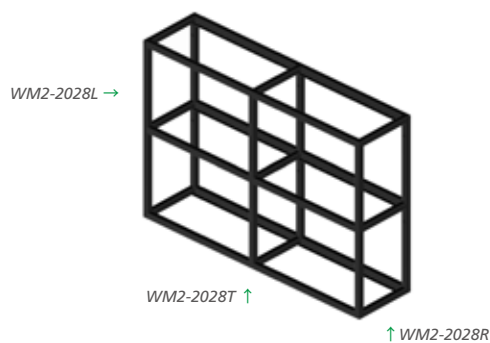

MF8080SH-DL (L) 800 x (H) 800 mm

MF9090SH-DL (L) 900 x (H) 900mm

*With shelf

MF8080SH-DL

MF9090SH-DL

WM-2028 Wall-Mounted Shelf Cube Frame

*Keyhole fixing

**WM-2028
Wall-Mounted Shelf Cube Frame**

*Dimensions: (D) 200 x (H) 280mm

WM-2028L
(Left side)

WM-2028R
(Right side)

WM-2028T
(Extension link)

WM-2028-60
Dimensions:
(L) 600
(D) 200
(H) 280

**WM2-2028
Wall-Mounted 2-Tier Shelf Cube Frame**

*Dimensions: (D) 200 x (H) 542mm

WM2-2028L
(Left side)

WM2-2028R
(Right side)

WM2-2028T
(Extension link)

2WM2-2028-40
Dimensions:
(L) 782
(D) 200
(H) 542

WM-2530CBP Wall-Mounted Shelf Cube Frame

*Keyhole fixing, with side panel

WM-2530CBP
 Wall-Mounted Shelf Cube Frame
 *Dimensions: (D) 250 x (H) 300mm

WM-2530CBP-L
 (Left side)

WM-2530CBP-R
 (Right side)

WM-2530CBP-T
 (Extension link)

WM-2530CBP-60
 Dimensions:
 (L) 600
 (D) 250
 (H) 300

WM2-2530CBP
 Wall-Mounted 2-Tier Shelf Cube Frame
 *Dimensions: (D) 250 x (H) 582mm