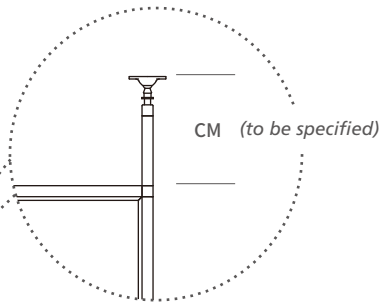

WM2-2028L
(Left side)

WM2-2028R
(Right side)

WM2-2028T
(Extension link)

2WM2-2028-40
Dimensions:
(L) 782
(D) 200
(H) 542

WM-2530CBP Wall-Mounted Shelf Cube Frame

*Keyhole fixing, with side panel

WM-2530CBP
 Wall-Mounted Shelf Cube Frame
 *Dimensions: (D) 250 x (H) 300mm

WM-2530CBP-L
 (Left side)

WM-2530CBP-R
 (Right side)

WM-2530CBP-T
 (Extension link)

WM-2530CBP-60
 Dimensions:
 (L) 600
 (D) 250
 (H) 300

WM2-2530CBP
 Wall-Mounted 2-Tier Shelf Cube Frame
 *Dimensions: (D) 250 x (H) 582mm

WM2-2530CBP-L
 (Left side)

WM2-2530CBP-R
 (Right side)

WM2-2530CBP-T
 (Extension link)

WM2-2530CBP-40
 Dimensions:
 (L) 400
 (D) 250
 (H) 582

Hinge Door

*4 ~ 6mm thick glass door, with #21870 glass door hinges and handle

SPF Partition & Shelf Frame

*With FG18 adjustable glides (+6mm)

**SPF-78206
Partition Frame**

*Dimensions: (L) 782 x (H) 2058mm

**SP40
Shelf Frame**

*Dimensions: (L) 400x (D) 132mm

(SPF-78206 + SP40)

**2SPF15-78206
Dual Partition Shelf Frame**