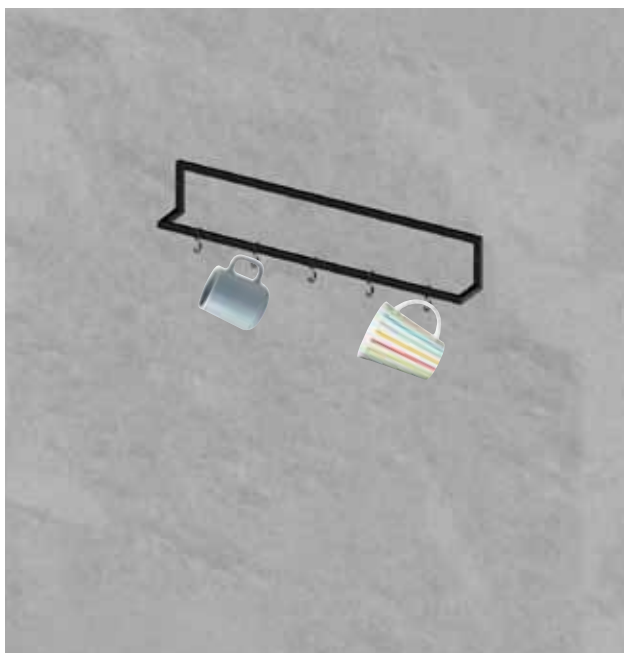

*Dimensions: (L) 782 x (D) 150 x (H) 2058mm

Wall-Mounted Shelf Frame

*Keyhole fixing

WM11LHB
Wall-Mounted Towel Hanger & Hook Frame

*Dimensions: (D) 110 x (H) 150mm

WM11LHB-L
(Left side)

WM11LHB-R
(Right side)

WM11LHB-T
(Extension link)

Dimensions:
(L) 1182
(D) 110
(H) 150

SQ18AH
Aluminium Hook

*Dimensions: (W) 31.4 x (H) 65 x (T) 5.5mm

Dimensions:
(L) 900
(D) 110
(H) 150

Hanger for towel or kitchen ware

Hanger for mug & cup

Wall-Mounted Shelf Frame

- * Keyhole fixing
- * For glass or wooden shelf panel

Wall-Mounted Shelf Frame

* Height: 150mm

WM15L

* Depth: 150mm

WM15L-L
(Left side)

WM15L-R
(Right side)