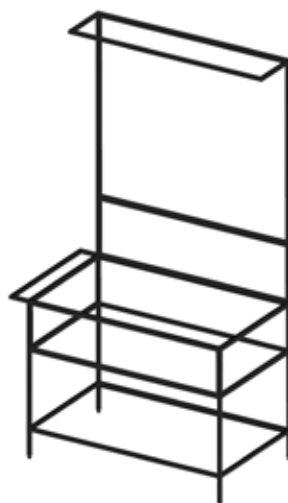

Basin Stand Frame

page 3 ~ 5

Shelf & Trolley Stand

page 6

Wall-Mounted Mirror Frame

Wall-Mounted Shelf Cube Frame

page 7 ~ 8

Partition & Shelf Frame

page 9

Wall-Mounted Towel Rack

page 10 ~ 12

Di Bathroom Accessories

page 13 ~ 14

BSF11 & BSF22 Basin Stand Frame

*With FG18 adjustable glide (+6 mm)

CUBE18 Basin Stand Frame, with Hanging Bar

BSF11-L With left side hanging bar

BSF11-R With right side hanging bar

*Dimensions: (L) 1092 x (D) 250 / 600 x (H) 1926mm

*Wall-mounted (screw in)

BSF11L

BSF11R

BSF22

CUBE18 Basin Stand Frame

*Dimensions: (L) 800 x (D) 150 / 600 x (H) 1958mm

*Wall-mounted (screw in)

BSF33 Basin Stand Frame

*With FG18 adjustable glide (+6 mm)

BSF33
CUBE18 Basin Stand Frame

*Dimensions: (D) 560 x (H) 762mm

BSF33-SD