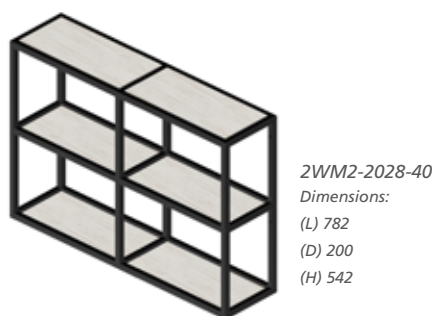

MF8080SH-DL (L) 800 x (H) 800 mm

MF9090SH-DL (L) 900 x (H) 900mm

*With shelf

MF8080SH-DL

MF9090SH-DL

WM-2028 Wall-Mounted Shelf Cube Frame

*Keyhole fixing

**WM-2028
Wall-Mounted Shelf Cube Frame**

*Dimensions: (D) 200 x (H) 280mm

WM-2028L
(Left side)

WM-2028R
(Right side)

WM-2028T
(Extension link)

WM-2028-60
Dimensions:
(L) 600
(D) 200
(H) 280

**WM2-2028
Wall-Mounted 2-Tier Shelf Cube Frame**

*Dimensions: (D) 200 x (H) 542mm

WM2-2028L
(Left side)

WM2-2028R
(Right side)

WM2-2028T
(Extension link)

2WM2-2028-40
Dimensions:
(L) 782
(D) 200
(H) 542

WM-2530CBP Wall-Mounted Shelf Cube Frame

*Keyhole fixing, with side panel

WM-2530CBP
 Wall-Mounted Shelf Cube Frame
 *Dimensions: (D) 250 x (H) 300mm