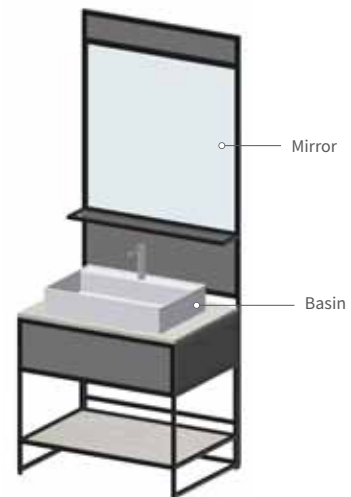

BSF44-60

BSF44CBP-SD

Side Frame, with side panel

Dimensions:
(L) 800
(D) 560
(H) 776

BSF44CBP-80

*for 3-face panels

Wall-Mounted Screen Frame

WM-SPF60199 L= 600mm

WM-SPF80199 L= 800mm

*Height: 1990mm

*Wall-mounted (screw in)

WM-SPF80199 →

BSF44CBP-80 →

Mirror

Basin

CUBE18 Shelf Stand Frame & Mirror Frame

CUBE18 Shelf Stand, with back panel

SF3550 D=350mm

SF4050 D=400mm

*Height: 496mm

*With FG18 adjustable glide (+6mm)

SF3550

SF4050

(SF4050-90)