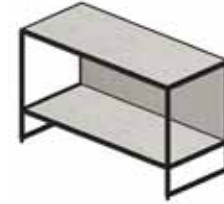

WM-SPF80199 L= 800mm

*Height: 1990mm

*Wall-mounted (screw in)

WM-SPF80199 →

BSF44CBP-80 →

Mirror

Basin

CUBE18 Shelf Stand Frame & Mirror Frame

CUBE18 Shelf Stand, with back panel

SF3550 D=350mm

SF4050 D=400mm

*Height: 496mm

*With FG18 adjustable glide (+6mm)

SF3550

SF4050

(SF4050-90)