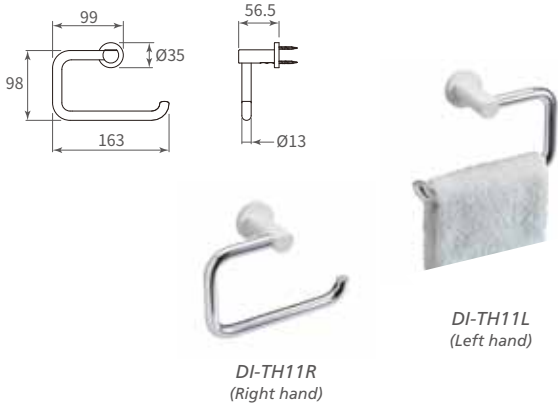

Wall-Mounted Towel & Hook Frame

- * Keyhole fixing
- * For glass or wooden shelf panel

WM2011
Wall-Mounted Towel Hanger & Hook Frame

* Dimensions: (D) 200 / 110 x (H) 150mm

WM2011-L
(Left side)

WM2011-R
(Right side)

WM2011-T
(Extension link)

Dimensions:
 (L) 600
 (D) 200 / 110
 (H) 150

WM2511-2RL-60
Wall-Mounted Towel Hanger & Hook Frame

* Dimensions: (L) 600 x (D) 250 / 110 x (H) 150mm

WM2511-3RL-60
Wall-Mounted 2-Tier Towel Hanger & Hook Frame

* Dimensions: (L) 600 x (D) 250 / 200 / 110 x (H) 282mm

Di Bathroom Accessories

*Solid aluminium formed by CNC machining

Di Towel Holder

*Dimensions: (L) 163 x (D) 56.5 x (H) 98mm
*Porcelain white / bright silver

Di Toilet Paper Holder

*Dimensions: (L) 163 x (D) 81 x (H) 93mm
*Porcelain white / bright silver

DI-HKP11 Di Clothes Hanger

*Dimensions: (L) 22 x (D) 41 x (H) 18.5mm

DI-HKP22 Di Clothes Hanger

*Dimensions: (L) 80 x (D) 47.5 x (H) 35mm