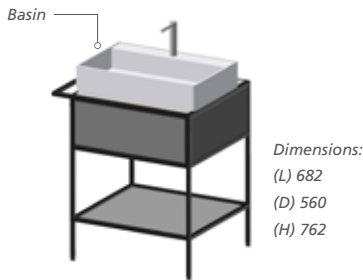

BSF11-L With left side hanging bar

BSF11-R With right side hanging bar

*Dimensions: (L) 1092 x (D) 250 / 600 x (H) 1926mm

*Wall-mounted (screw in)

BSF11L

BSF11R

BSF22

CUBE18 Basin Stand Frame

*Dimensions: (L) 800 x (D) 150 / 600 x (H) 1958mm

*Wall-mounted (screw in)

BSF33 Basin Stand Frame

*With FG18 adjustable glide (+6 mm)

BSF33
CUBE18 Basin Stand Frame

*Dimensions: (D) 560 x (H) 762mm

BSF33-SD

Side frame

*For left or right side

BSF33-T

Extension frame

*Linking left or right side

BSF33HB-SD

Side frame

*Linking hanging bar

HB56

Hanging Bar

*Dimensions: (W) 82 x (D) 560mm

WM-BSF5030

Wall-Mounted Basin Cube Frame

*Dimensions: (D) 560 x (H) 300mm

*Wall-mounted (screw in)

WM-BSF5030L
(Left side)