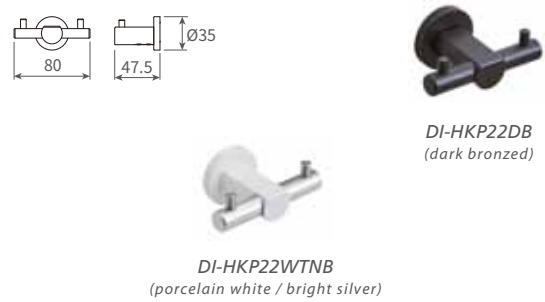

WM2011-T
(Extension link)

Dimensions:
 (L) 600
 (D) 200 / 110
 (H) 150

WM2511-2RL-60
Wall-Mounted Towel Hanger & Hook Frame

* Dimensions: (L) 600 x (D) 250 / 110 x (H) 150mm

WM2511-3RL-60
Wall-Mounted 2-Tier Towel Hanger & Hook Frame

* Dimensions: (L) 600 x (D) 250 / 200 / 110 x (H) 282mm

Di Bathroom Accessories

*Solid aluminium formed by CNC machining

Di Towel Holder

*Dimensions: (L) 163 x (D) 56.5 x (H) 98mm
*Porcelain white / bright silver

Di Toilet Paper Holder

*Dimensions: (L) 163 x (D) 81 x (H) 93mm
*Porcelain white / bright silver

DI-HKP11 Di Clothes Hanger

*Dimensions: (L) 22 x (D) 41 x (H) 18.5mm

DI-HKP22 Di Clothes Hanger

*Dimensions: (L) 80 x (D) 47.5 x (H) 35mm

DI-HKP33 Di Trio Clothes Hanger

*Dimensions: (L) 272 x (D) 41mm
*With 3 stainless steel pins

DI-HKP66 Di 6-Hooks Clothes Hanger

*Dimensions: (L) 502 x (D) 41mm
*With 6 stainless steel pins

Di Bathroom Accessories