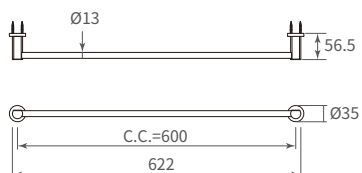

* Dimensions: (L) 600 x (D) 250 / 200 / 110 x (H) 282mm

Di Bathroom Accessories

*Solid aluminium formed by CNC machining

Di Towel Holder

*Dimensions: (L) 163 x (D) 56.5 x (H) 98mm
*Porcelain white / bright silver

Di Toilet Paper Holder

*Dimensions: (L) 163 x (D) 81 x (H) 93mm
*Porcelain white / bright silver

DI-HKP11 Di Clothes Hanger

*Dimensions: (L) 22 x (D) 41 x (H) 18.5mm

DI-HKP22 Di Clothes Hanger

*Dimensions: (L) 80 x (D) 47.5 x (H) 35mm

DI-HKP33 Di Trio Clothes Hanger

*Dimensions: (L) 272 x (D) 41mm
*With 3 stainless steel pins

DI-HKP66 Di 6-Hooks Clothes Hanger

*Dimensions: (L) 502 x (D) 41mm
*With 6 stainless steel pins

Di Bathroom Accessories

*Solid aluminium formed by CNC machining

DI-TB60 Di Towel Bar

*Dimensions: (L) 622 x (D) 56.5mm

*Porcelain white / bright silver

DI-TB80 Di Towel Bar

*Dimensions: (L) 822 x (D) 56.5mm

*Porcelain white / bright silver