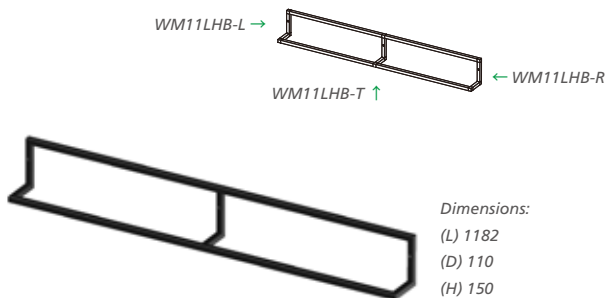

SPF Partition & Shelf Frame

*With FG18 adjustable glides (+6mm)

**SPF-78206
Partition Frame**

*Dimensions: (L) 782 x (H) 2058mm

**SP40
Shelf Frame**

*Dimensions: (L) 400x (D) 132mm

(SPF-78206 + SP40)

**2SPF15-78206
Dual Partition Shelf Frame**

*Dimensions: (L) 782 x (D) 150 x (H) 2058mm

Wall-Mounted Shelf Frame

*Keyhole fixing

WM11LHB
Wall-Mounted Towel Hanger & Hook Frame

*Dimensions: (D) 110 x (H) 150mm

WM11LHB-L
(Left side)

WM11LHB-R
(Right side)

WM11LHB-T
(Extension link)

Dimensions:
(L) 1182
(D) 110
(H) 150

SQ18AH
Aluminium Hook

*Dimensions: (W) 31.4 x (H) 65 x (T) 5.5mm

Dimensions:
(L) 900
(D) 110
(H) 150

Hanger for towel or kitchen ware

Hanger for mug & cup

WM15L-T
(Extension link)

Dimensions:
(L) 900
(D) 150
(H) 150

WM20L

* Depth: 200mm

WM15L-L
(Left side)

WM15L-R
(Right side)

WM15L-T
(Extension link)

Dimensions:
(L) 1182
(D) 200
(H) 150