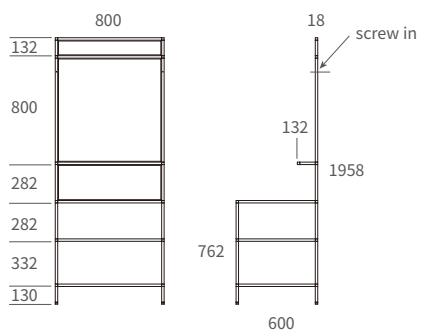

BSF11-L With left side hanging bar

BSF11-R With right side hanging bar

*Dimensions: (L) 1092 x (D) 250 / 600 x (H) 1926mm

*Wall-mounted (screw in)

BSF11L

BSF11R

BSF22

CUBE18 Basin Stand Frame

*Dimensions: (L) 800 x (D) 150 / 600 x (H) 1958mm

*Wall-mounted (screw in)

BSF33 Basin Stand Frame

*With FG18 adjustable glide (+6 mm)

BSF33
CUBE18 Basin Stand Frame

*Dimensions: (D) 560 x (H) 762mm

BSF33-SD

HB56

Hanging Bar

*Dimensions: (W) 82 x (D) 560mm

WM-BSF5030

Wall-Mounted Basin Cube Frame

*Dimensions: (D) 560 x (H) 300mm

*Wall-mounted (screw in)

WM-BSF5030L
(Left side)

*Dimensions: (D) 200 x (H) 280mm

WM-2028L
(Left side)

WM-2028R
(Right side)

WM-2028T
(Extension link)

WM-2028-60
Dimensions:
(L) 600
(D) 200
(H) 280

**WM2-2028
Wall-Mounted 2-Tier Shelf Cube Frame**

*Dimensions: (D) 200 x (H) 542mm