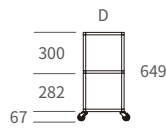

CUBE18 Shelf Stand, with back panel

SF3550 D=350mm

SF4050 D=400mm

*Height: 496mm

*With FG18 adjustable glide (+6mm)

SF3550

SF4050

(SF4050-90)

Dimensions:
(L) 900
(D) 400
(H) 496

CUBE18 Trolley Stand

TF3065 D=300mm

TF3565 D=350mm

*Height: 649mm

*With PCX50 (Ø50mm) castors

TF3065

TF3565

MF8080SH-DL (L) 800 x (H) 800 mm

MF9090SH-DL (L) 900 x (H) 900mm

*With shelf

MF8080SH-DL

MF9090SH-DL

WM-2028 Wall-Mounted Shelf Cube Frame

*Keyhole fixing

**WM-2028
Wall-Mounted Shelf Cube Frame**

*Dimensions: (D) 200 x (H) 280mm

WM-2028L
(Left side)

WM-2028R
(Right side)

WM-2028T
(Extension link)

WM-2028-60
Dimensions:
(L) 600
(D) 200
(H) 280

**WM2-2028
Wall-Mounted 2-Tier Shelf Cube Frame**

*Dimensions: (D) 200 x (H) 542mm