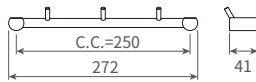

DI-HKP33 Di Trio Clothes Hanger

*Dimensions: (L) 272 x (D) 41mm
*With 3 stainless steel pins