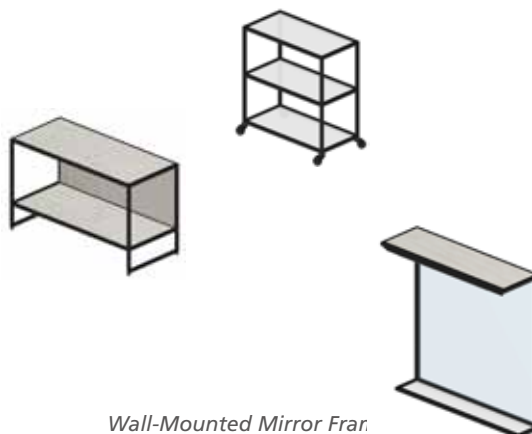

Shelf & Trolley Stand

page 6

Wall-Mounted Mirror Frame

Wall-Mounted Shelf Cube Frame

page 7 ~ 8