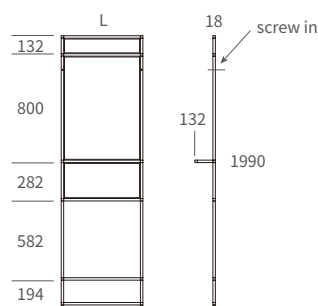

HB56

Hanging Bar

*Dimensions: (W) 82 x (D) 560mm

WM-BSF5030

Wall-Mounted Basin Cube Frame

*Dimensions: (D) 560 x (H) 300mm

*Wall-mounted (screw in)

WM-BSF5030L
(Left side)

WM-BSF5030R
(Right side)

WM-BSF5030T
(Extension link)

BSF44 Basin Stand Frame

*With FG18 adjustable glide (+6 mm)

**BSF44
CUBE18 Basin Stand Frame**

*Dimensions: (D) 560 x (H) 776mm

**BSF44-SD
Side Frame**

Dimensions:
(L) 600
(D) 560
(H) 776

BSF44-60

BSF44CBP-SD

Side Frame, with side panel

Dimensions:
(L) 800
(D) 560
(H) 776

BSF44CBP-80

*for 3-face panels

Wall-Mounted Screen Frame

WM-SPF60199 L= 600mm

WM-SPF80199 L= 800mm

*Height: 1990mm

*Wall-mounted (screw in)

WM-SPF80199 →

BSF44CBP-80 →

Mirror

Basin

CUBE18 Shelf Stand Frame & Mirror Frame