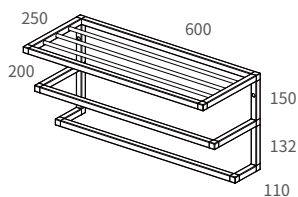

WM20L-CBP

Wall-Mounted Shelf Frame, with side panel

* Dimensions: (D) 200 x (H) 150mm

WM15L-L
(Left side)

WM15L-R
(Right side)

WM15L-T
(Extension link)

Dimensions:
(L) 800
(D) 200
(H) 150

Dimensions:
(L) 1182
(D) 200
(H) 150

Wall-Mounted Towel & Hook Frame

- * Keyhole fixing
- * For glass or wooden shelf panel

WM2011
Wall-Mounted Towel Hanger & Hook Frame

* Dimensions: (D) 200 / 110 x (H) 150mm

WM2011-L
(Left side)

WM2011-R
(Right side)

WM2011-T
(Extension link)

Dimensions:
 (L) 600
 (D) 200 / 110
 (H) 150

WM2511-2RL-60
Wall-Mounted Towel Hanger & Hook Frame

* Dimensions: (L) 600 x (D) 250 / 110 x (H) 150mm

WM2511-3RL-60
Wall-Mounted 2-Tier Towel Hanger & Hook Frame

* Dimensions: (L) 600 x (D) 250 / 200 / 110 x (H) 282mm

Di Bathroom Accessories

*Solid aluminium formed by CNC machining

Di Towel Holder

*Dimensions: (L) 163 x (D) 56.5 x (H) 98mm
*Porcelain white / bright silver