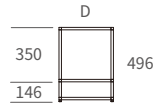

CUBE18 Shelf Stand Frame & Mirror Frame

CUBE18 Shelf Stand, with back panel

SF3550 D=350mm

SF4050 D=400mm

*Height: 496mm

*With FG18 adjustable glide (+6mm)

SF3550