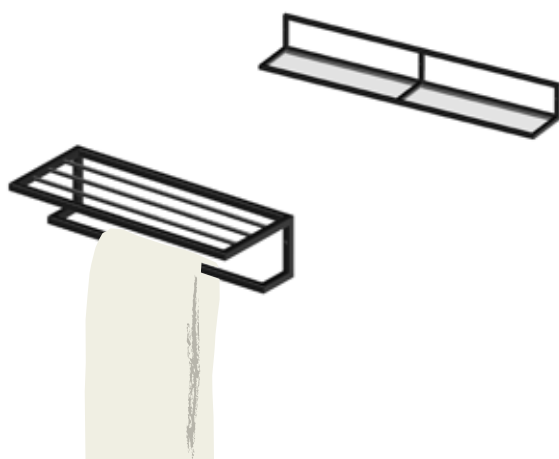

- | Up to date bathroom design with simplicity and cleanliness
- | Compact and comprehensive storage for towel and bath accessories
- | Comfort and convenience for toilet and shower

page 3 ~ 5

page 6

Wall-Mounted Shelf Cube Frame

page 7 ~ 8

page 9

Wall-Mounted Towel Rack

page 10 ~ 12

page 13 ~ 14