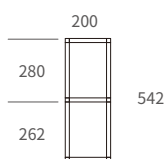

MF8080SH-DL (L) 800 x (H) 800 mm

MF9090SH-DL (L) 900 x (H) 900mm

*With shelf

MF8080SH-DL

MF9090SH-DL

WM-2028 Wall-Mounted Shelf Cube Frame

*Keyhole fixing

**WM-2028
Wall-Mounted Shelf Cube Frame**

*Dimensions: (D) 200 x (H) 280mm

WM-2028L
(Left side)

WM-2028R
(Right side)

WM-2028T
(Extension link)

WM-2028-60
Dimensions:
(L) 600
(D) 200
(H) 280

**WM2-2028
Wall-Mounted 2-Tier Shelf Cube Frame**

*Dimensions: (D) 200 x (H) 542mm

WM2-2028L
(Left side)

WM2-2028R
(Right side)

WM2-2028T
(Extension link)

2WM2-2028-40
Dimensions:
(L) 782
(D) 200
(H) 542

WM-2530CBP Wall-Mounted Shelf Cube Frame

*Keyhole fixing, with side panel

WM-2530CBP
 Wall-Mounted Shelf Cube Frame
 *Dimensions: (D) 250 x (H) 300mm

WM-2530CBP-L
 (Left side)

WM-2530CBP-R
 (Right side)

WM-2530CBP-T
 (Extension link)

WM-2530CBP-60
 Dimensions:
 (L) 600
 (D) 250
 (H) 300

WM2-2530CBP
 Wall-Mounted 2-Tier Shelf Cube Frame
 *Dimensions: (D) 250 x (H) 582mm