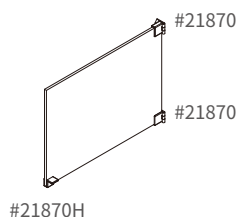

*Dimensions: (D) 200 x (H) 280mm

WM-2028L
(Left side)

WM-2028R
(Right side)

WM-2028T
(Extension link)

WM-2028-60
Dimensions:
(L) 600
(D) 200
(H) 280

**WM2-2028
Wall-Mounted 2-Tier Shelf Cube Frame**

*Dimensions: (D) 200 x (H) 542mm

WM-2530CBP-L
 (Left side)

WM-2530CBP-R
 (Right side)

WM-2530CBP-T
 (Extension link)

WM-2530CBP-60
 Dimensions:
 (L) 600
 (D) 250
 (H) 300

WM2-2530CBP
 Wall-Mounted 2-Tier Shelf Cube Frame
 *Dimensions: (D) 250 x (H) 582mm

WM2-2530CBP-L
 (Left side)

WM2-2530CBP-R
 (Right side)

WM2-2530CBP-T
 (Extension link)

WM2-2530CBP-40
 Dimensions:
 (L) 400
 (D) 250
 (H) 582

Hinge Door

*4 ~ 6mm thick glass door, with #21870 glass door hinges and handle

SPF Partition & Shelf Frame

*With FG18 adjustable glides (+6mm)

**SPF-78206
Partition Frame**

*Dimensions: (L) 782 x (H) 2058mm

**SP40
Shelf Frame**

*Dimensions: (L) 400x (D) 132mm

(SPF-78206 + SP40)

**2SPF15-78206
Dual Partition Shelf Frame**