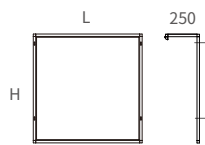

BSF11-L With left side hanging bar

BSF11-R With right side hanging bar

*Dimensions: (L) 1092 x (D) 250 / 600 x (H) 1926mm

*Wall-mounted (screw in)

BSF11L

BSF11R

BSF22

CUBE18 Basin Stand Frame

(TF3065-60)

Dimensions:
(L) 600
(D) 300
(H) 649

CUBE18 Wall-Mounted Mirror Frame, with DL18 LED Linear Light

*With 4 keyholes

MF8080-DL (L) 800 x (H) 800mm

MF9090-DL (L) 900 x (H) 900mm

MF8080-DL

MF9090-DL

MF8080SH-DL (L) 800 x (H) 800 mm

MF9090SH-DL (L) 900 x (H) 900mm

*With shelf

MF8080SH-DL

MF9090SH-DL

WM-2028 Wall-Mounted Shelf Cube Frame

*Keyhole fixing

**WM-2028
Wall-Mounted Shelf Cube Frame**

*Dimensions: (D) 200 x (H) 280mm

WM-2028L
(Left side)

WM-2028R
(Right side)

WM-2028T
(Extension link)

WM-2028-60
Dimensions:
(L) 600
(D) 200
(H) 280

**WM2-2028
Wall-Mounted 2-Tier Shelf Cube Frame**

*Dimensions: (D) 200 x (H) 542mm