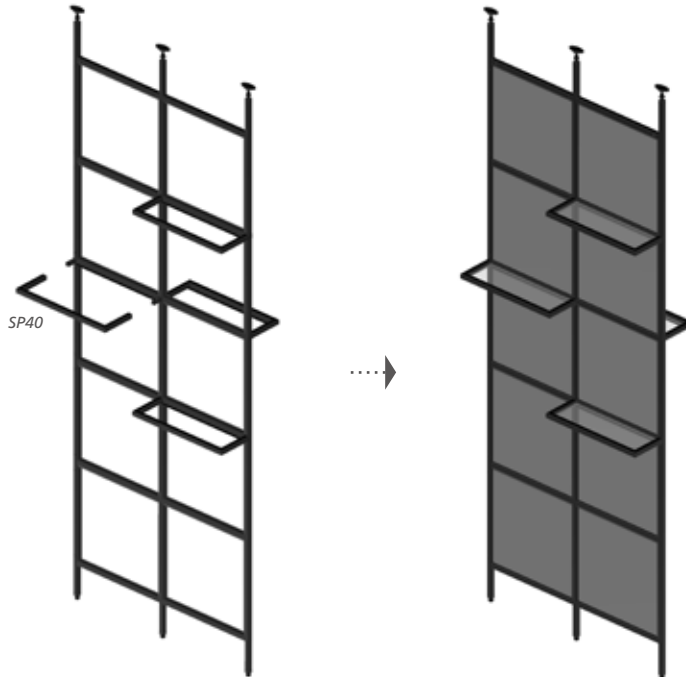

BSF11-L With left side hanging bar

BSF11-R With right side hanging bar

*Dimensions: (L) 1092 x (D) 250 / 600 x (H) 1926mm

*Wall-mounted (screw in)

BSF11L

BSF11R

BSF22

CUBE18 Basin Stand Frame

SPF Partition & Shelf Frame

*With FG18 adjustable glides (+6mm)

**SPF-78206
Partition Frame**

*Dimensions: (L) 782 x (H) 2058mm

**SP40
Shelf Frame**

*Dimensions: (L) 400x (D) 132mm

(SPF-78206 + SP40)

**2SPF15-78206
Dual Partition Shelf Frame**

*Dimensions: (L) 782 x (D) 150 x (H) 2058mm

Wall-Mounted Shelf Frame

*Keyhole fixing

WM11LHB
Wall-Mounted Towel Hanger & Hook Frame

*Dimensions: (D) 110 x (H) 150mm

WM11LHB-L
(Left side)

WM11LHB-R
(Right side)

WM11LHB-T
(Extension link)

Dimensions:
(L) 1182
(D) 110
(H) 150

SQ18AH
Aluminium Hook

*Dimensions: (W) 31.4 x (H) 65 x (T) 5.5mm

Dimensions:
(L) 900
(D) 110
(H) 150

Hanger for towel or kitchen ware

Hanger for mug & cup