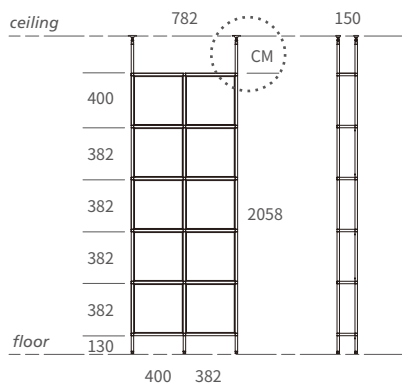

*Dimensions: (D) 200 x (H) 280mm

WM-2028L
(Left side)

WM-2028R
(Right side)

WM-2028T
(Extension link)

WM-2028-60
Dimensions:
(L) 600
(D) 200
(H) 280

**WM2-2028
Wall-Mounted 2-Tier Shelf Cube Frame**

*Dimensions: (D) 200 x (H) 542mm

WM-2530CBP-L
 (Left side)

WM-2530CBP-R
 (Right side)

WM-2530CBP-T
 (Extension link)

WM-2530CBP-60
 Dimensions:
 (L) 600
 (D) 250
 (H) 300

WM2-2530CBP
 Wall-Mounted 2-Tier Shelf Cube Frame
 *Dimensions: (D) 250 x (H) 582mm

SPF Partition & Shelf Frame

*With FG18 adjustable glides (+6mm)

**SPF-78206
Partition Frame**

*Dimensions: (L) 782 x (H) 2058mm

**SP40
Shelf Frame**

*Dimensions: (L) 400x (D) 132mm

(SPF-78206 + SP40)

**2SPF15-78206
Dual Partition Shelf Frame**

*Dimensions: (L) 782 x (D) 150 x (H) 2058mm

Wall-Mounted Shelf Frame

*Keyhole fixing

WM11LHB
Wall-Mounted Towel Hanger & Hook Frame

*Dimensions: (D) 110 x (H) 150mm

WM11LHB-L
(Left side)

WM11LHB-R
(Right side)