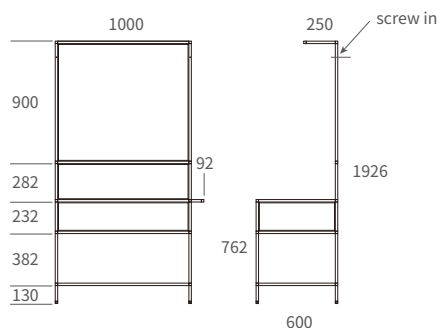

BSF11-L With left side hanging bar

BSF11-R With right side hanging bar

*Dimensions: (L) 1092 x (D) 250 / 600 x (H) 1926mm

*Wall-mounted (screw in)

BSF11L

BSF11R

BSF22

CUBE18 Basin Stand Frame

*Dimensions: (L) 800 x (D) 150 / 600 x (H) 1958mm

*Wall-mounted (screw in)

BSF33 Basin Stand Frame

*With FG18 adjustable glide (+6 mm)

BSF33
CUBE18 Basin Stand Frame

*Dimensions: (D) 560 x (H) 762mm

BSF33-SD

HB56

Hanging Bar

*Dimensions: (W) 82 x (D) 560mm

WM-BSF5030

Wall-Mounted Basin Cube Frame

*Dimensions: (D) 560 x (H) 300mm

*Wall-mounted (screw in)

WM-BSF5030L
(Left side)

*Dimensions: (D) 200 x (H) 280mm

WM-2028L
(Left side)

WM-2028R
(Right side)

WM-2028T
(Extension link)

WM-2028-60
Dimensions:
(L) 600
(D) 200
(H) 280

**WM2-2028
Wall-Mounted 2-Tier Shelf Cube Frame**

*Dimensions: (D) 200 x (H) 542mm