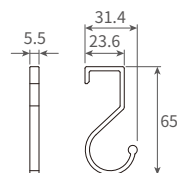

SPF Partition & Shelf Frame

*With FG18 adjustable glides (+6mm)

**SPF-78206
Partition Frame**

*Dimensions: (L) 782 x (H) 2058mm

**SP40
Shelf Frame**

*Dimensions: (L) 400x (D) 132mm

(SPF-78206 + SP40)

**2SPF15-78206
Dual Partition Shelf Frame**

*Dimensions: (L) 782 x (D) 150 x (H) 2058mm

Wall-Mounted Shelf Frame

*Keyhole fixing

WM11LHB
Wall-Mounted Towel Hanger & Hook Frame

*Dimensions: (D) 110 x (H) 150mm

WM11LHB-L
(Left side)

WM11LHB-R
(Right side)

WM11LHB-T
(Extension link)

Dimensions:
(L) 1182
(D) 110
(H) 150

SQ18AH
Aluminium Hook

*Dimensions: (W) 31.4 x (H) 65 x (T) 5.5mm

Dimensions:
(L) 900
(D) 110
(H) 150

Hanger for towel or kitchen ware

Hanger for mug & cup

WM15L-T
(Extension link)

Dimensions:
(L) 900
(D) 150
(H) 150

WM20L

* Depth: 200mm

WM15L-L
(Left side)

WM15L-R
(Right side)

WM15L-T
(Extension link)

Dimensions:
(L) 1182
(D) 200
(H) 150