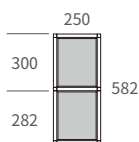

*Dimensions: (D) 200 x (H) 280mm

WM-2028L
(Left side)

WM-2028R
(Right side)

WM-2028T
(Extension link)

WM-2028-60
Dimensions:
(L) 600
(D) 200
(H) 280

**WM2-2028
Wall-Mounted 2-Tier Shelf Cube Frame**

*Dimensions: (D) 200 x (H) 542mm

WM2-2028L
(Left side)

WM2-2028R
(Right side)

WM2-2028T
(Extension link)

2WM2-2028-40
Dimensions:
(L) 782
(D) 200
(H) 542

WM-2530CBP Wall-Mounted Shelf Cube Frame

*Keyhole fixing, with side panel

WM-2530CBP
 Wall-Mounted Shelf Cube Frame
 *Dimensions: (D) 250 x (H) 300mm

WM-2530CBP-L
 (Left side)

WM-2530CBP-R
 (Right side)

WM-2530CBP-T
 (Extension link)

WM-2530CBP-60
 Dimensions:
 (L) 600
 (D) 250
 (H) 300

WM2-2530CBP
 Wall-Mounted 2-Tier Shelf Cube Frame
 *Dimensions: (D) 250 x (H) 582mm

WM2-2530CBP-L
 (Left side)

WM2-2530CBP-R
 (Right side)

WM2-2530CBP-T
 (Extension link)

WM2-2530CBP-40
 Dimensions:
 (L) 400
 (D) 250
 (H) 582

Hinge Door

*4 ~ 6mm thick glass door, with #21870 glass door hinges and handle