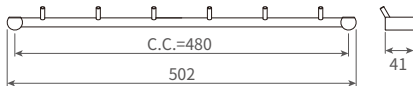

DI-HKP66 Di 6-Hooks Clothes Hanger

*Dimensions: (L) 502 x (D) 41mm
*With 6 stainless steel pins