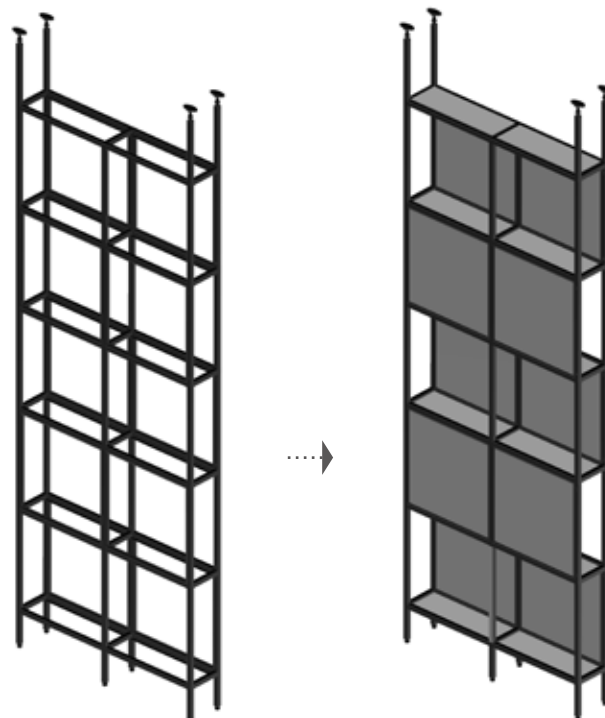

BSF11-L With left side hanging bar

BSF11-R With right side hanging bar

*Dimensions: (L) 1092 x (D) 250 / 600 x (H) 1926mm

*Wall-mounted (screw in)

BSF11L

BSF11R

BSF22

CUBE18 Basin Stand Frame

SPF Partition & Shelf Frame

*With FG18 adjustable glides (+6mm)

**SPF-78206
Partition Frame**

*Dimensions: (L) 782 x (H) 2058mm

**SP40
Shelf Frame**

*Dimensions: (L) 400x (D) 132mm

(SPF-78206 + SP40)

**2SPF15-78206
Dual Partition Shelf Frame**

*Dimensions: (L) 782 x (D) 150 x (H) 2058mm

Wall-Mounted Shelf Frame

*Keyhole fixing

WM11LHB
Wall-Mounted Towel Hanger & Hook Frame

*Dimensions: (D) 110 x (H) 150mm

WM11LHB-L
(Left side)

WM11LHB-R
(Right side)