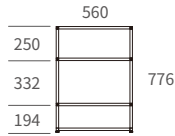

BSF11-L With left side hanging bar

BSF11-R With right side hanging bar

*Dimensions: (L) 1092 x (D) 250 / 600 x (H) 1926mm

*Wall-mounted (screw in)

BSF11L

BSF11R

BSF22

CUBE18 Basin Stand Frame

HB56

Hanging Bar

*Dimensions: (W) 82 x (D) 560mm

WM-BSF5030

Wall-Mounted Basin Cube Frame

*Dimensions: (D) 560 x (H) 300mm

*Wall-mounted (screw in)

WM-BSF5030L
(Left side)

WM-BSF5030R
(Right side)

WM-BSF5030T
(Extension link)

BSF44 Basin Stand Frame

*With FG18 adjustable glide (+6 mm)

**BSF44
CUBE18 Basin Stand Frame**

*Dimensions: (D) 560 x (H) 776mm

**BSF44-SD
Side Frame**

Dimensions:
(L) 600
(D) 560
(H) 776

BSF44-60

BSF44CBP-SD

Side Frame, with side panel

Dimensions:
(L) 800
(D) 560
(H) 776

BSF44CBP-80

*for 3-face panels

Wall-Mounted Screen Frame

WM-SPF60199 L= 600mm