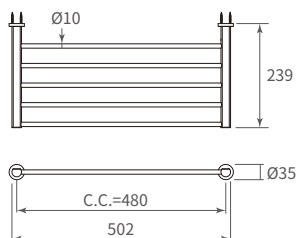

* Dimensions: (L) 600 x (D) 250 / 200 / 110 x (H) 282mm

Di Bathroom Accessories

*Solid aluminium formed by CNC machining

Di Towel Holder

*Dimensions: (L) 163 x (D) 56.5 x (H) 98mm
*Porcelain white / bright silver

DI-HKP33 Di Trio Clothes Hanger

*Dimensions: (L) 272 x (D) 41mm
*With 3 stainless steel pins

DI-HKP66 Di 6-Hooks Clothes Hanger

*Dimensions: (L) 502 x (D) 41mm
*With 6 stainless steel pins

Di Bathroom Accessories

*Solid aluminium formed by CNC machining

DI-TB60 Di Towel Bar

*Dimensions: (L) 622 x (D) 56.5mm

*Porcelain white / bright silver

DI-TB80 Di Towel Bar

*Dimensions: (L) 822 x (D) 56.5mm

*Porcelain white / bright silver

DI-TSR48 Di Towel Shelf

*Dimensions: (L) 502 x (D) 239mm

*Porcelain white

DI-TSR60 Di Towel Shelf

*Dimensions: (L) 622 x (D) 239mm

*Porcelain white