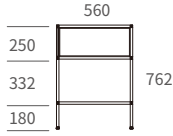

BSF11-L With left side hanging bar

BSF11-R With right side hanging bar

*Dimensions: (L) 1092 x (D) 250 / 600 x (H) 1926mm

*Wall-mounted (screw in)

BSF11L

BSF11R

BSF22

CUBE18 Basin Stand Frame

*Dimensions: (L) 800 x (D) 150 / 600 x (H) 1958mm

*Wall-mounted (screw in)

BSF33 Basin Stand Frame

*With FG18 adjustable glide (+6 mm)

BSF33
CUBE18 Basin Stand Frame

*Dimensions: (D) 560 x (H) 762mm

BSF33-SD

Side frame

*For left or right side

BSF33-T

Extension frame

*Linking left or right side

BSF33HB-SD

Side frame

*Linking hanging bar

HB56

Hanging Bar

*Dimensions: (W) 82 x (D) 560mm

WM-BSF5030

Wall-Mounted Basin Cube Frame

*Dimensions: (D) 560 x (H) 300mm

*Wall-mounted (screw in)

WM-BSF5030L
(Left side)