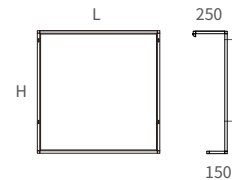

BSF11-L With left side hanging bar

BSF11-R With right side hanging bar

*Dimensions: (L) 1092 x (D) 250 / 600 x (H) 1926mm

*Wall-mounted (screw in)

BSF11L

BSF11R

BSF22

CUBE18 Basin Stand Frame

(TF3065-60)

Dimensions:
(L) 600
(D) 300
(H) 649

CUBE18 Wall-Mounted Mirror Frame, with DL18 LED Linear Light

*With 4 keyholes

MF8080-DL (L) 800 x (H) 800mm

MF9090-DL (L) 900 x (H) 900mm

MF8080-DL

MF9090-DL

MF8080SH-DL (L) 800 x (H) 800 mm

MF9090SH-DL (L) 900 x (H) 900mm

*With shelf

MF8080SH-DL

MF9090SH-DL

WM-2028 Wall-Mounted Shelf Cube Frame

*Keyhole fixing

**WM-2028
Wall-Mounted Shelf Cube Frame**

*Dimensions: (D) 200 x (H) 280mm

WM-2028L
(Left side)

WM-2028R
(Right side)

WM-2028T
(Extension link)

WM-2028-60
Dimensions:
(L) 600
(D) 200
(H) 280

**WM2-2028
Wall-Mounted 2-Tier Shelf Cube Frame**

*Dimensions: (D) 200 x (H) 542mm