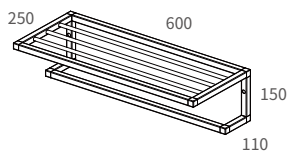

WM15L-T
(Extension link)

Dimensions:
(L) 900
(D) 150
(H) 150

WM20L

* Depth: 200mm

WM15L-L
(Left side)

WM15L-R
(Right side)

WM15L-T
(Extension link)

Dimensions:
(L) 1182
(D) 200
(H) 150

WM20L-CBP

Wall-Mounted Shelf Frame, with side panel

* Dimensions: (D) 200 x (H) 150mm

WM15L-L
(Left side)

WM15L-R
(Right side)

WM15L-T
(Extension link)

Dimensions:
(L) 800
(D) 200
(H) 150

Dimensions:
(L) 1182
(D) 200
(H) 150

Wall-Mounted Towel & Hook Frame

- * Keyhole fixing
- * For glass or wooden shelf panel

WM2011
Wall-Mounted Towel Hanger & Hook Frame

* Dimensions: (D) 200 / 110 x (H) 150mm

WM2011-L
(Left side)

WM2011-R
(Right side)

WM2011-T
(Extension link)

Dimensions:
 (L) 600
 (D) 200 / 110
 (H) 150

WM2511-2RL-60
Wall-Mounted Towel Hanger & Hook Frame

* Dimensions: (L) 600 x (D) 250 / 110 x (H) 150mm

WM2511-3RL-60
Wall-Mounted 2-Tier Towel Hanger & Hook Frame