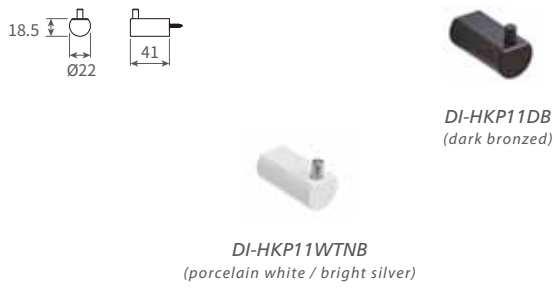

DI-HKP11 Di Clothes Hanger

*Dimensions: (L) 22 x (D) 41 x (H) 18.5mm