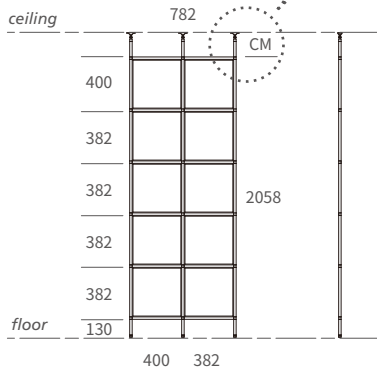

WM2-2028L
(Left side)

WM2-2028R
(Right side)

WM2-2028T
(Extension link)

2WM2-2028-40
Dimensions:
(L) 782
(D) 200
(H) 542

WM-2530CBP Wall-Mounted Shelf Cube Frame

*Keyhole fixing, with side panel

WM-2530CBP
 Wall-Mounted Shelf Cube Frame
 *Dimensions: (D) 250 x (H) 300mm

WM-2530CBP-L
 (Left side)

WM-2530CBP-R
 (Right side)

WM-2530CBP-T
 (Extension link)

WM-2530CBP-60
 Dimensions:
 (L) 600
 (D) 250
 (H) 300

WM2-2530CBP
 Wall-Mounted 2-Tier Shelf Cube Frame
 *Dimensions: (D) 250 x (H) 582mm

WM2-2530CBP-L
 (Left side)

WM2-2530CBP-R
 (Right side)

WM2-2530CBP-T
 (Extension link)

WM2-2530CBP-40
 Dimensions:
 (L) 400
 (D) 250
 (H) 582

Hinge Door

*4 ~ 6mm thick glass door, with #21870 glass door hinges and handle

SPF Partition & Shelf Frame

*With FG18 adjustable glides (+6mm)

**SPF-78206
Partition Frame**

*Dimensions: (L) 782 x (H) 2058mm

**SP40
Shelf Frame**

*Dimensions: (L) 400x (D) 132mm

(SPF-78206 + SP40)

**2SPF15-78206
Dual Partition Shelf Frame**