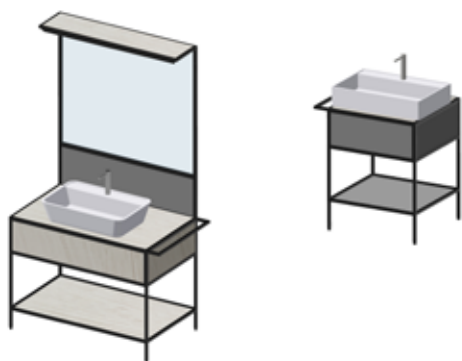

Basin Stand Frame

page 3 ~ 5

Shelf & Trolley Stand

page 6

Wall-Mounted Mirror Frame

Wall-Mounted Shelf Cube Frame

page 7 ~ 8

Partition & Shelf Frame

BSF11-L With left side hanging bar

BSF11-R With right side hanging bar

*Dimensions: (L) 1092 x (D) 250 / 600 x (H) 1926mm

*Wall-mounted (screw in)

BSF11L

BSF11R

BSF22

CUBE18 Basin Stand Frame

*Dimensions: (L) 800 x (D) 150 / 600 x (H) 1958mm

*Wall-mounted (screw in)

BSF33 Basin Stand Frame

*With FG18 adjustable glide (+6 mm)

BSF33
CUBE18 Basin Stand Frame

*Dimensions: (D) 560 x (H) 762mm

BSF33-SD