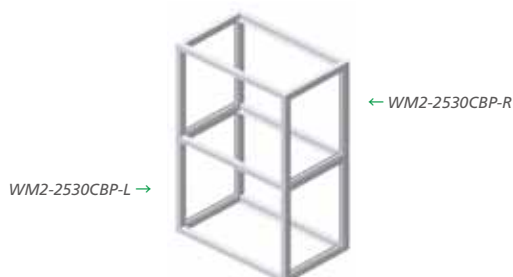

*Dimensions: (D) 200 x (H) 280mm

WM-2028L
(Left side)

WM-2028R
(Right side)

WM-2028T
(Extension link)

WM-2028-60
Dimensions:
(L) 600
(D) 200
(H) 280

**WM2-2028
Wall-Mounted 2-Tier Shelf Cube Frame**

*Dimensions: (D) 200 x (H) 542mm

WM2-2028L
(Left side)

WM2-2028R
(Right side)

WM2-2028T
(Extension link)

2WM2-2028-40
Dimensions:
(L) 782
(D) 200
(H) 542

WM-2530CBP Wall-Mounted Shelf Cube Frame

*Keyhole fixing, with side panel

WM-2530CBP
 Wall-Mounted Shelf Cube Frame
 *Dimensions: (D) 250 x (H) 300mm

WM-2530CBP-L
 (Left side)

WM-2530CBP-R
 (Right side)

WM-2530CBP-T
 (Extension link)

WM-2530CBP-60
 Dimensions:
 (L) 600
 (D) 250
 (H) 300

WM2-2530CBP
 Wall-Mounted 2-Tier Shelf Cube Frame
 *Dimensions: (D) 250 x (H) 582mm

WM2-2530CBP-L
 (Left side)

WM2-2530CBP-R
 (Right side)

WM2-2530CBP-T
 (Extension link)

WM2-2530CBP-40
 Dimensions:
 (L) 400
 (D) 250
 (H) 582

Hinge Door

*4 ~ 6mm thick glass door, with #21870 glass door hinges and handle