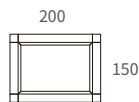

WM11LHB-T
(Extension link)

Dimensions:
(L) 1182
(D) 110
(H) 150

SQ18AH
Aluminium Hook

*Dimensions: (W) 31.4 x (H) 65 x (T) 5.5mm

Dimensions:
(L) 900
(D) 110
(H) 150

Hanger for towel or kitchen ware

Hanger for mug & cup

Wall-Mounted Shelf Frame

- * Keyhole fixing
- * For glass or wooden shelf panel

Wall-Mounted Shelf Frame

* Height: 150mm

WM15L

* Depth: 150mm

WM15L-L
(Left side)

WM15L-R
(Right side)

WM15L-T
(Extension link)

Dimensions:
(L) 900
(D) 150
(H) 150

WM20L

* Depth: 200mm

WM15L-L
(Left side)

WM15L-R
(Right side)

WM15L-T
(Extension link)

Dimensions:
(L) 1182
(D) 200
(H) 150

WM20L-CBP

Wall-Mounted Shelf Frame, with side panel

* Dimensions: (D) 200 x (H) 150mm

WM15L-L
(Left side)

WM15L-R
(Right side)

WM15L-T
(Extension link)

Dimensions:
(L) 800
(D) 200
(H) 150

Dimensions:
(L) 1182
(D) 200
(H) 150